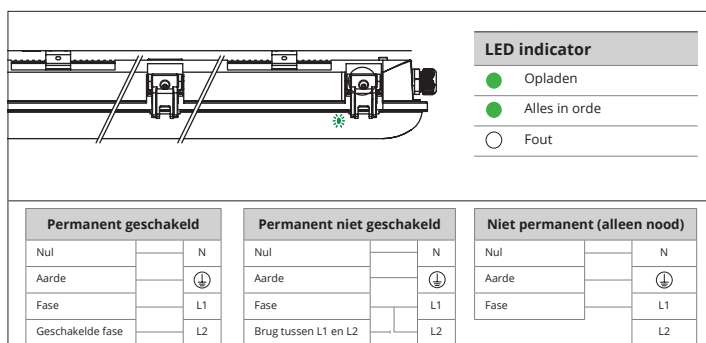

-S / -N / -SN

Bewegingssensor
Maximale montagehoogte: 6 meter

Detectiegebied

Nalooptijd

Daglicht

1	2	
ON	ON	100%
OFF	ON	75%
ON	OFF	50%
OFF	OFF	25%

3	4	5	
ON	ON	ON	5s
OFF	ON	ON	30s
ON	OFF	ON	90s
OFF	OFF	ON	5m
ON	ON	OFF	20m
OFF	OFF	OFF	30m

6	7	8	
ON	ON	ON	2lux
ON	ON	OFF	10lux
OFF	ON	OFF	30lux
ON	OFF	OFF	50lux
OFF	OFF	OFF	Uitschakelen

LED indicator

- Opladen
- Alles in orde
- Fout

Permanent geschakeld

Nul		N
Aarde		⊕
Fase		L1
Geschakelde fase		L2